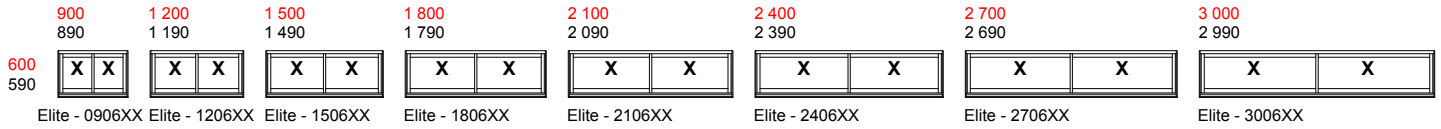

# Crealco Elite Sliding Window - Standards

NOTE: 1. Opening sizes shown in red.  
2. Actual door sizes shown in black.

X = Sliding Panel