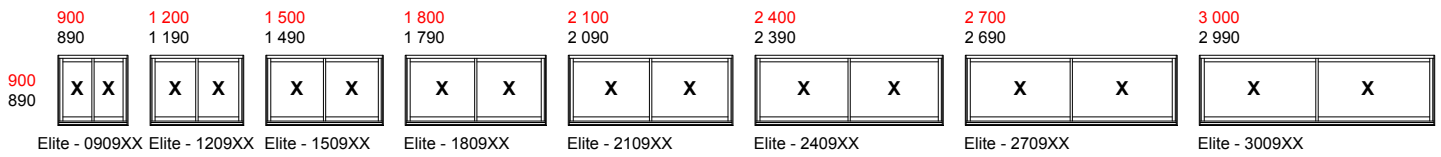

# Crealco Elite Sliding Window - Standards

NOTE: 1. Opening sizes shown in red.  
2. Actual door sizes shown in black.

X = Sliding Panel