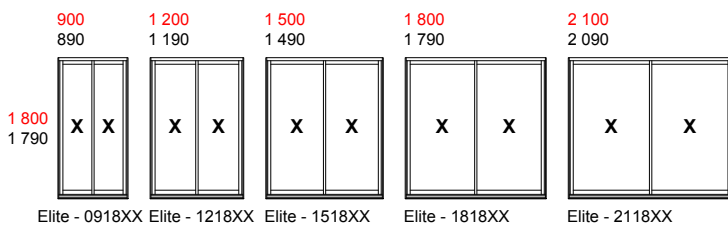

# Crealco Elite Sliding Window - Standards

NOTE: 1. Opening sizes shown in red.  
2. Actual door sizes shown in black.

X = Sliding Panel