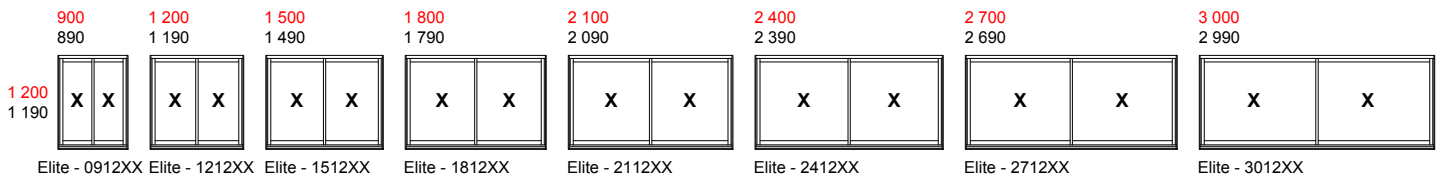

# Crealco Elite Sliding Window - Standards

NOTE: 1. Opening sizes shown in red.  
2. Actual door sizes shown in black.

X = Sliding Panel