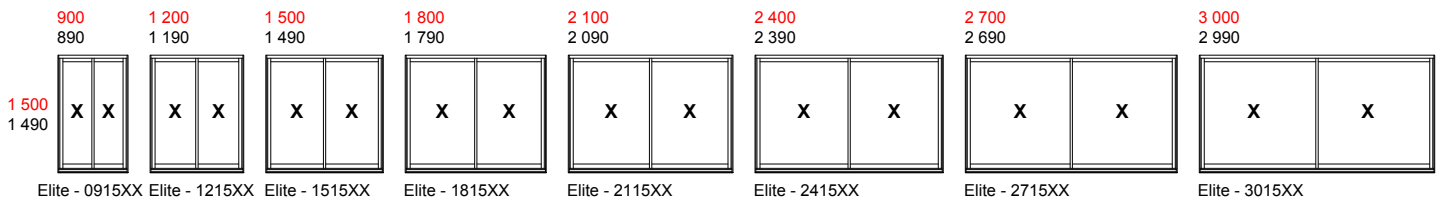

# Crealco Elite Sliding Window - Standards

NOTE: 1. Opening sizes shown in red.  
2. Actual door sizes shown in black.

X = Sliding Panel